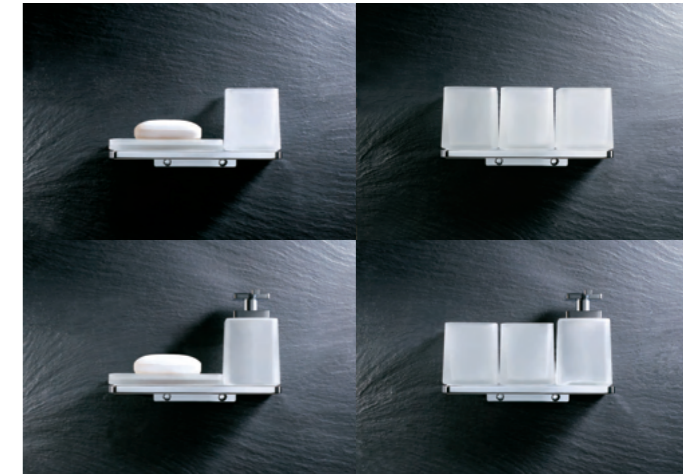

Glass shelf
Glasablage

06.800	60 x 13 x 2 cm
Chrome, tempered matt glass	Chrom, Sicherheitsglas, matt

Double wall holder *
Doppelwandhalter * 08.414
Chrome
Chrom 16 x 8 x 3 cm

Triple wall holder *
Dreifachhalter * 08.417
Chrome
Chrom 24 x 8 x 3 cm

Glass soap dish
Glasseifenschale 08.422
Matt glass
Matt Glas 16 x 8 x 3 cm

* glass to be ordered separately
* glas separat bestellt