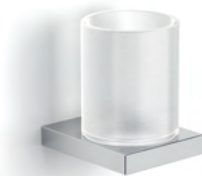

Tumbler holder
Glashalter 10.411

Chrome, matt glass Chrom, matt Glas	8 x 10 x 10 cm