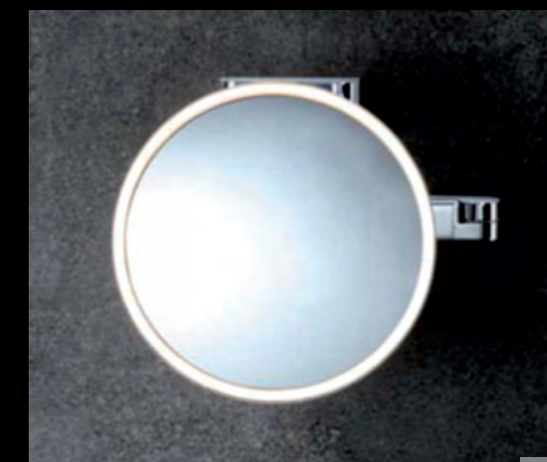

Matt black
Schwarz matt **CE**

24 x 11-38 x 24 cm

A specially designed light reflection system that gives full, very bright illumination around the mirror and at the same time allows for a super flat, elegant structure with a slim rim. Modern LED technology prevents shadows. All parts of the face are illuminated in such a way as to obtain an even effect.

Ein speziell entwickeltes Lichtreflexionssystem, das rund um die Spiegelscheibe eine volle, sehr helle Ausleuchtung ermöglicht und gleichzeitig eine superflache, elegante Struktur mit schmalen Rand ermöglicht. Moderne LED-Technik verhindert Schattenbildung. Alle Gesichtspartien werden so beleuchtet, dass eine gleichmäßige Wirkung erzielt wird.

3000K – 5700K

Continuously adjustable light colour temperature: warm white 3000K to cool white 5700K. In order to apply the perfect make up correct lighting is required. Whether it is make up for a business conference, an outdoor summer gathering or a candlelit dinner you are always able to achieve this with a continuously adjustable colour temperature

Stufenlose Anpassung der Lichtfarbe: von warmweiß (ca. 3000 K) bis kaltweiß (ca. 5700 K). Für ein perfektes Make-up ist eine ausreichende Beleuchtung erforderlich. Egal ob Make-up für eine Geschäftskonferenz, ein sommerliches Treffen im Freien oder ein Candle-Light-Dinner, dank der stufenlos einstellbaren Farbtemperatur gelingt es Ihnen immer.