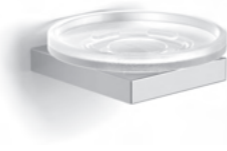

Chrome, matt glass Chrom, matt Glas	8 x 11 x 17,5 cm	

Soap dish holder
Seifenablage 05.420

Chrome, matt glass Chrom, matt Glas	11 x 11 x 3 cm