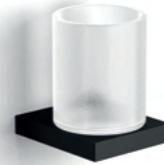

Tumbler holder
Glashalter 10.411-B
Matt black, matt glass
Schwarz matt, matt Glas

8 x 10 x 10 cm