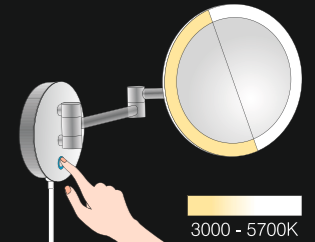

On/Off sensor switch
on the wall rosette

Ein-/Aus-Sensorschalter
an der Wandrosette