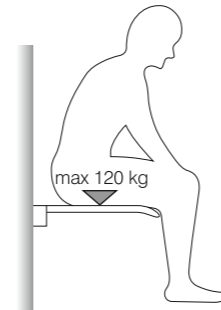

28.001

White plastic seat,
chrome wall-brackets
Weißer Kunststoff Sitz,
verchromte Wandhalterung

37 x 33 x 9 cm
37 x 6 x 36 cm

Ergonomical seating surface with anti-slip
leather texture providing more comfort.