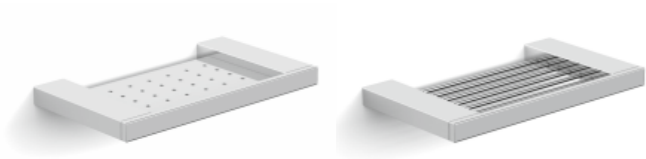

Soap rack
Regal für Seife **05.421**
Chrome, removable perforated plate
Chrom, herausnehmbare Lochplatte 20 x 11 x 1,5 cm