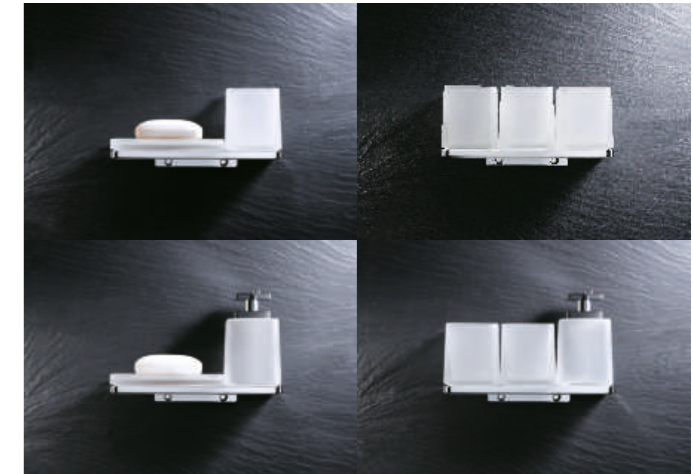

Glass shelf
Glasablage

06.800	60 x 13 x 2 cm
Chrome, tempered matt glass	Chrom, Sicherheitsglas, matt

Double wall holder *
Doppelwandhalter * 08.414
Chrome
Chrom 16 x 8 x 3 cm

Triple wall holder *
Dreifachhalter * 08.417
Chrome
Chrom 24 x 8 x 3 cm

* glass to be ordered separately
* glas separat bestellt