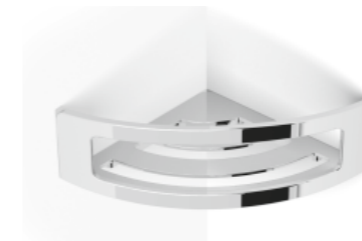

The concealed and removable wall fixing system allows the basket to be installed in the corner with small angle variation. Now you can easily remove it without tools and wash it anytime.

Das verdeckte und abnehmbare Wandbefestigungssystem ermöglicht die Installation des Korbs in der Ecke mit geringer Winkelvariation. Jetzt können Sie es ganz einfach ohne Werkzeug abnehmen und jederzeit waschen.

Corner basket made from solid metal, without back wall for easy cleaning. Flat surfaces create a unique design and additionally make it easier to keep it clean. Higher frame allows for the storage of toiletries of larger dimensions.

Eckkorb aus massivem Metall, ohne Rückwand für einfache Reinigung. Flache Flächen schaffen ein einzigartiges Design und erleichtern zusätzlich die Reinigung. Der höhere Rahmen ermöglicht die Aufbewahrung von Toilettenartikeln mit größeren Abmessungen.